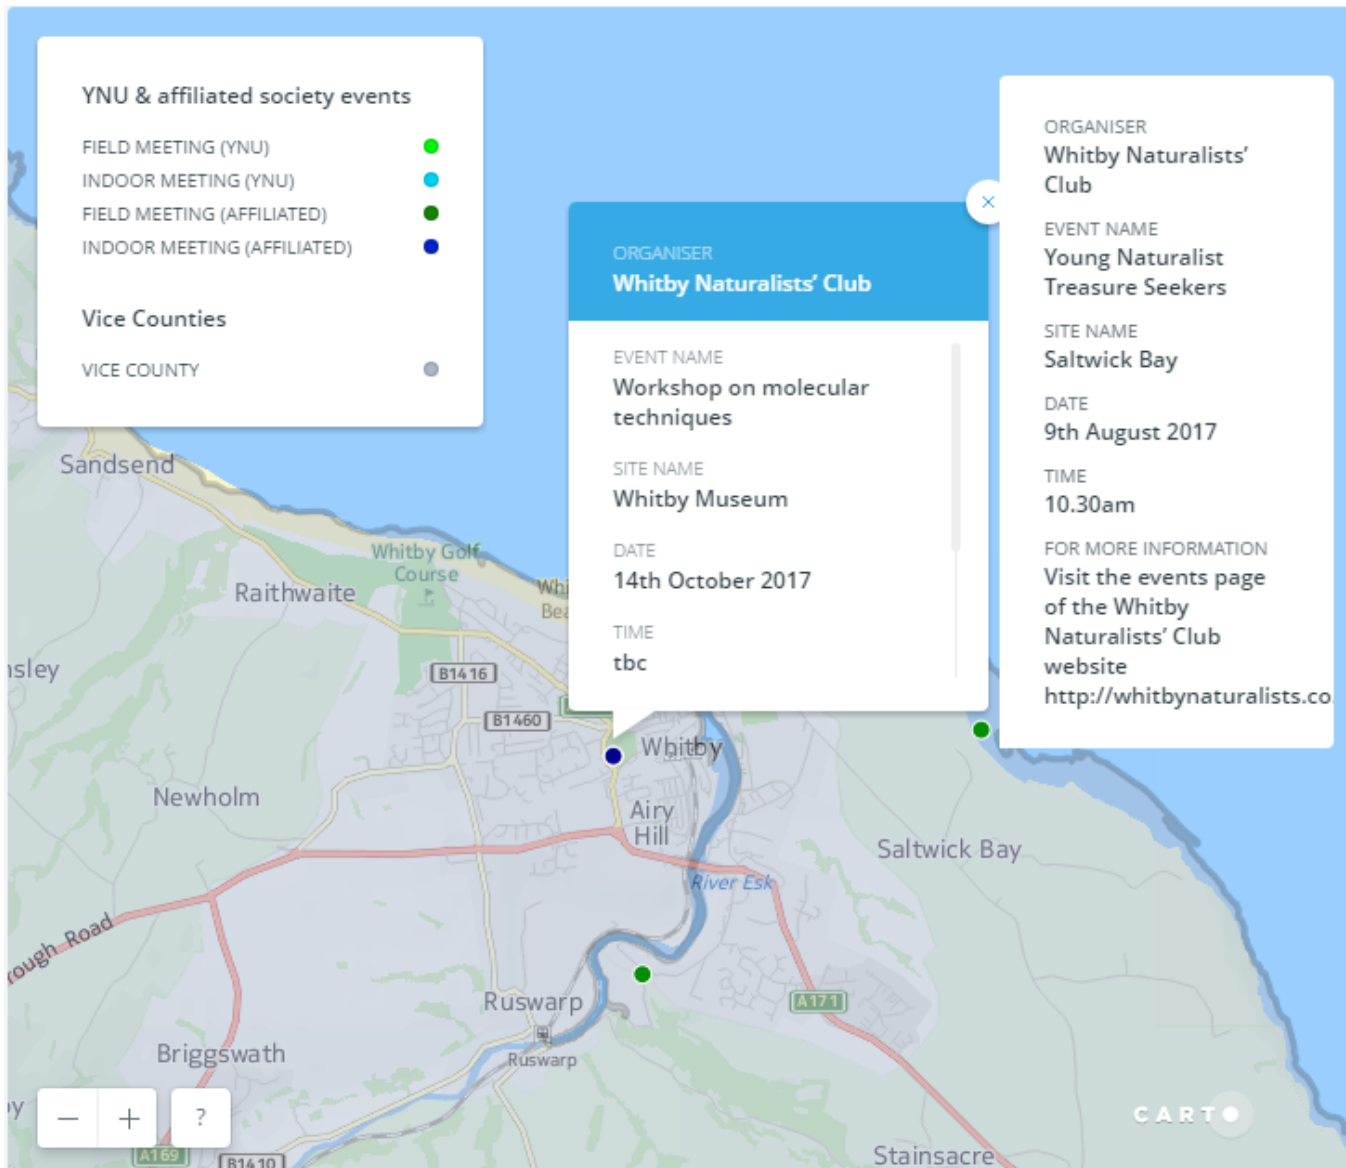

Indoor and outdoor events displayed in different colours

Events are automatically removed once their date has passed