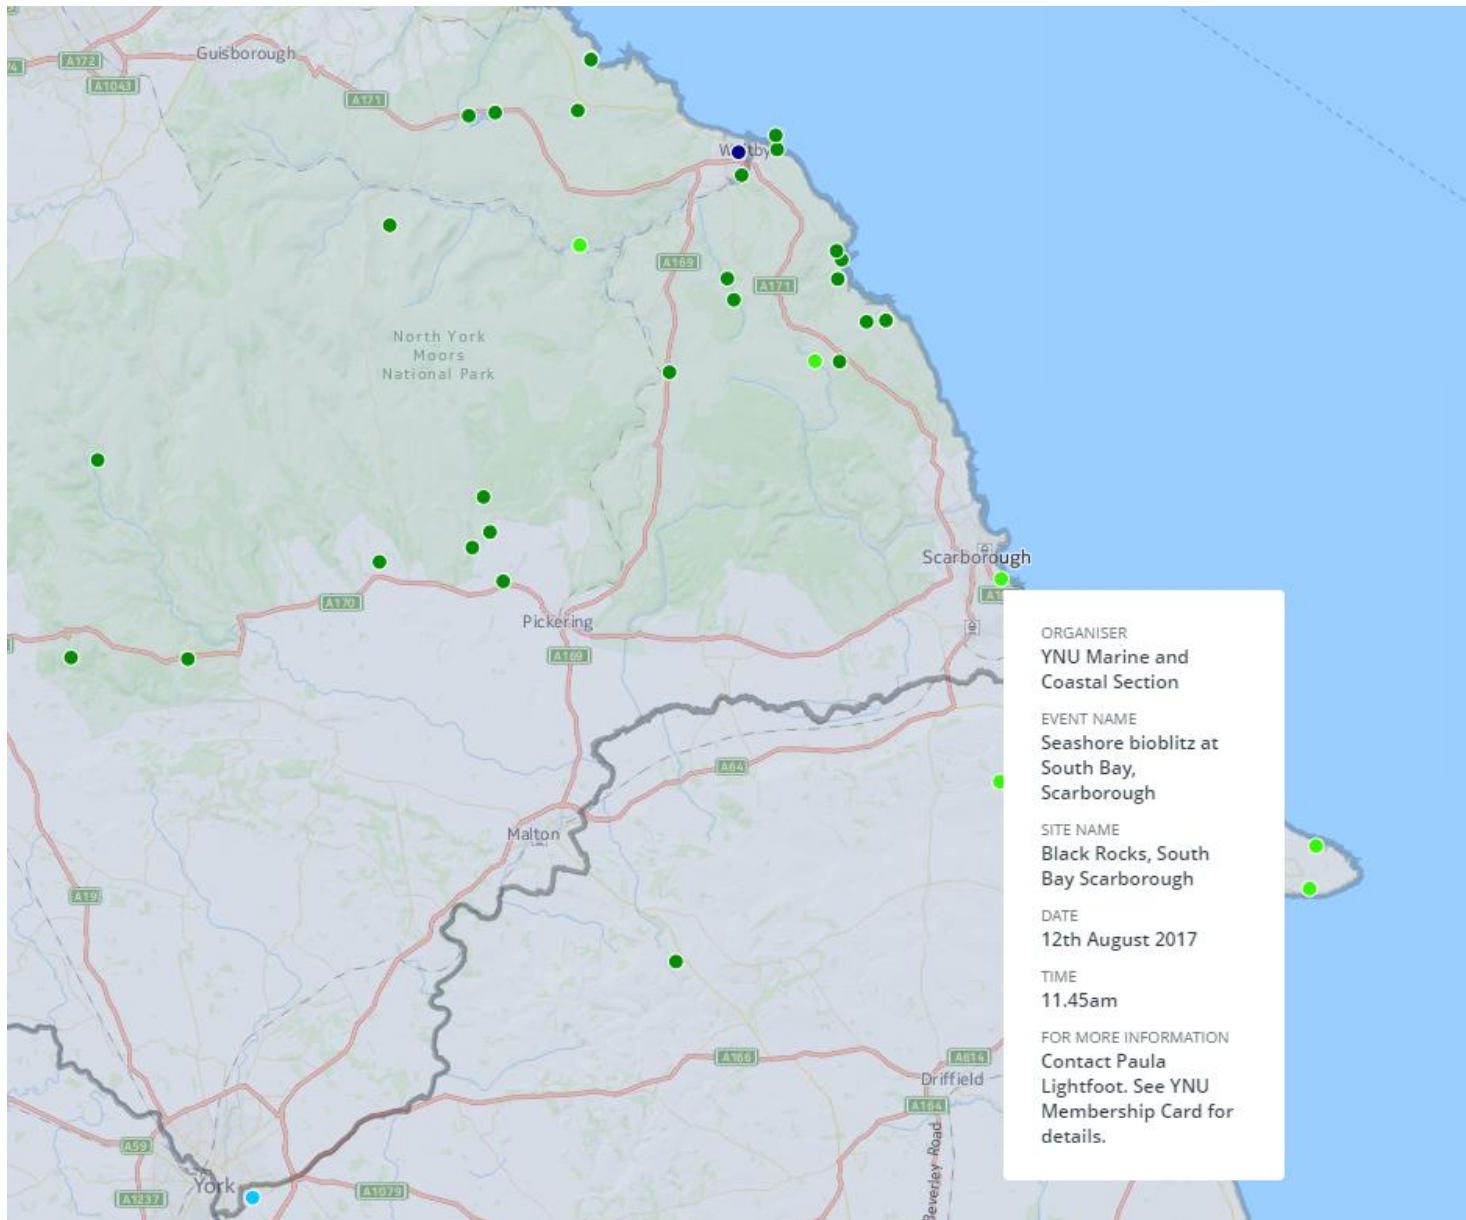

YNU Events Map

YNU Events Map

Use the controls below to find information about YNU or affiliated society events in your area. Click and drag to move the map. Scroll or use + or - to zoom in and out. Hover or click on any dot to see the event details. **CLICK HERE** to see the map full screen. This is just a selection of events provided by affiliated societies - if you would like to add your society's events please contact

User login

Username

Password

Create new account

Search

Social

Click on a point for more information

Or simply hover over it.