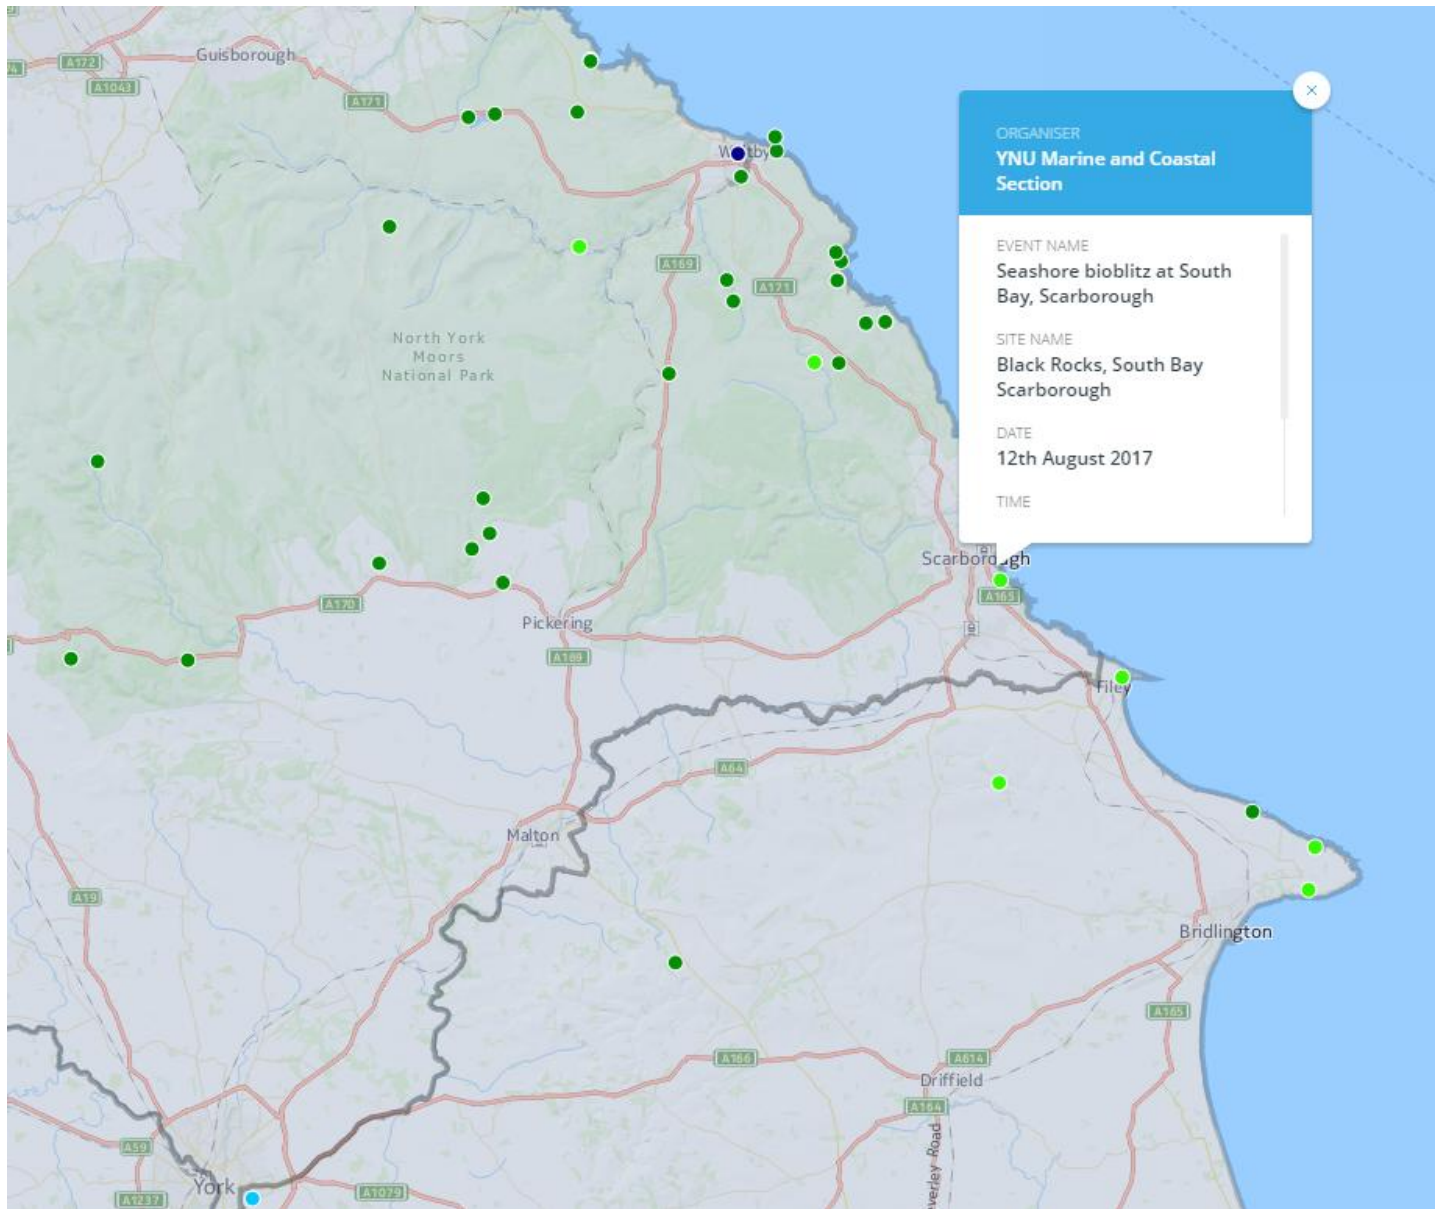

YNU Events Map

YNU Events Map

Use the controls below to find information about YNU or affiliated society events in your area. Click and drag to move the map. Scroll or use + or - to zoom in and out. Hover or click on any dot to see the event details. **CLICK HERE** to see the map full screen. This is just a selection of events provided by affiliated societies - if you would like to add your society's events please contact

User login

Username

Password

Create new account

Search

Social

Click on a point for more information

Or simply hover over it.