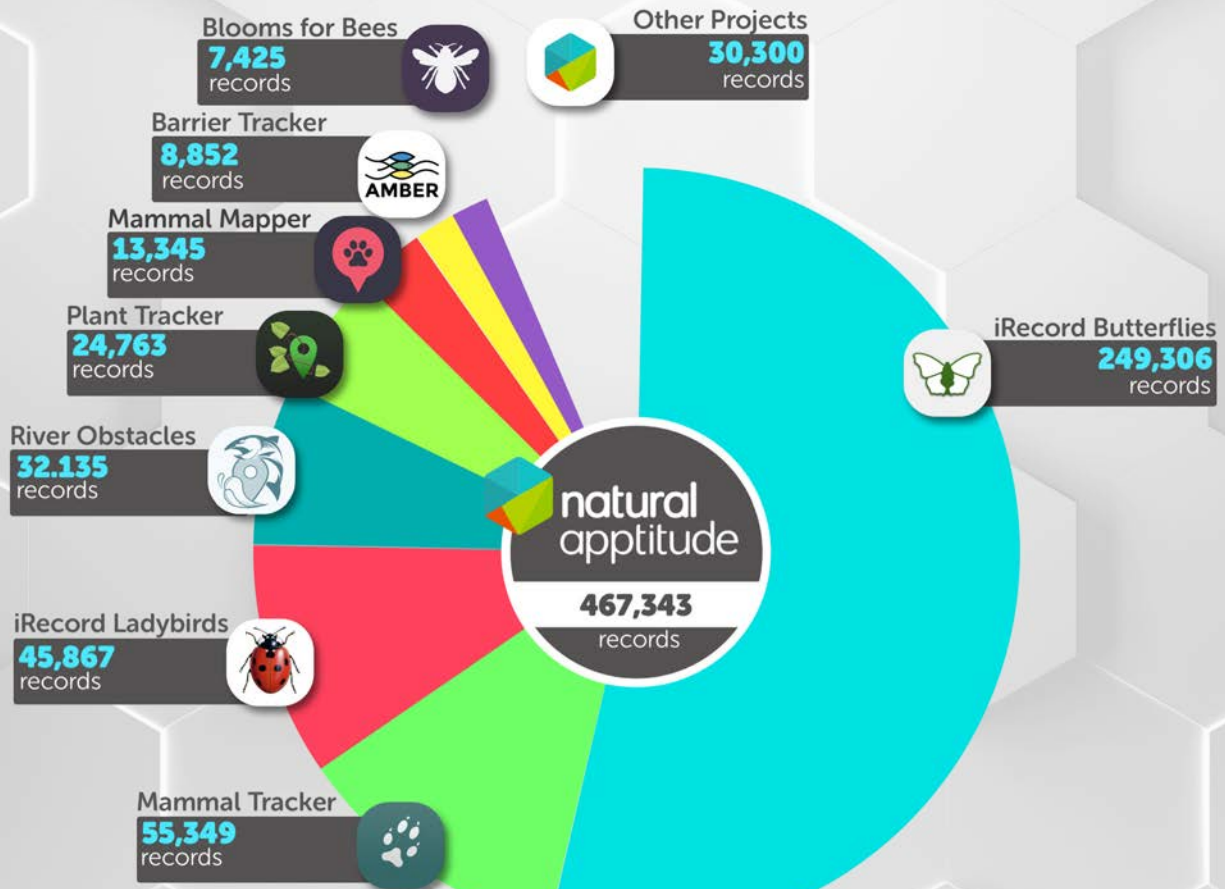

# The Complete Data-Collection Platform

**Fast** - create apps in hours

**Flexible** - your app, your way

**Value** - affordable & clear pricing

**User-Focused** - intuitive & easy to use

# Mammal Mapper

**13,345**  
records

# Blooms for Bees

**7,425**  
records